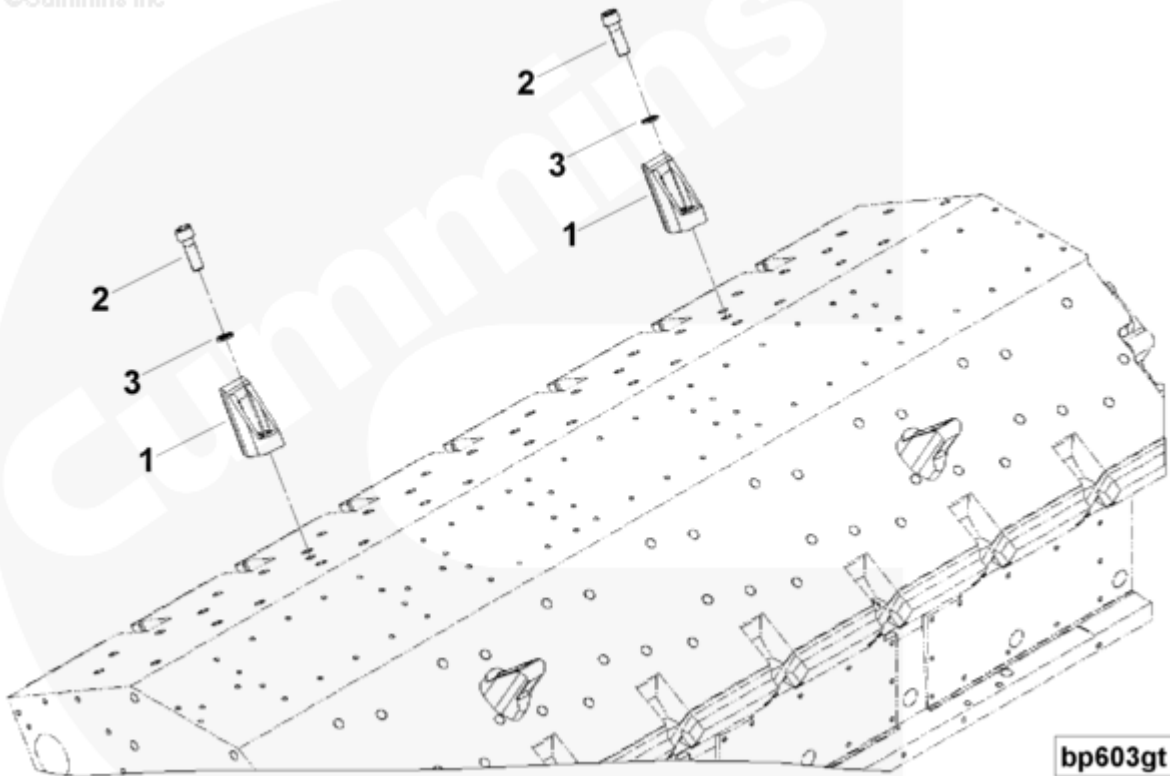

Parts Catalog - Option Detail

Electronic Parts Catalog - Option Detail				
Option	Group	Graphic	Film Card	Date
BP6110	17.06	bp603gt	K38	02-AUG-04
Engines	GTA38, K38, KTA38GC CM558, QSK38 CM2150 K106, QSK38 CM2150 MCRS, QSK38 CM850 MCRS			

©Cummins Inc

[SMALL](#) | [MEDIUM](#) | [LARGE](#)

Cart	Ref No	Part Number	Part Description	Required	Remarks
View My Cart					
		BP6110	Lifting Bracket		Lifting Bracket...(More)
					KV Diagnostics: Yes
					Restricted Usage: With Engine
					Mounted Heat Exchangers
		AR11441	Lifting Bracket	4	
<input type="checkbox"/>	1	205684	Engine Lifting Bracket	1	
<input type="checkbox"/>	2	206028	Socket Head Cap Screw	1	3/4 - 10 X 2 1/4 in.